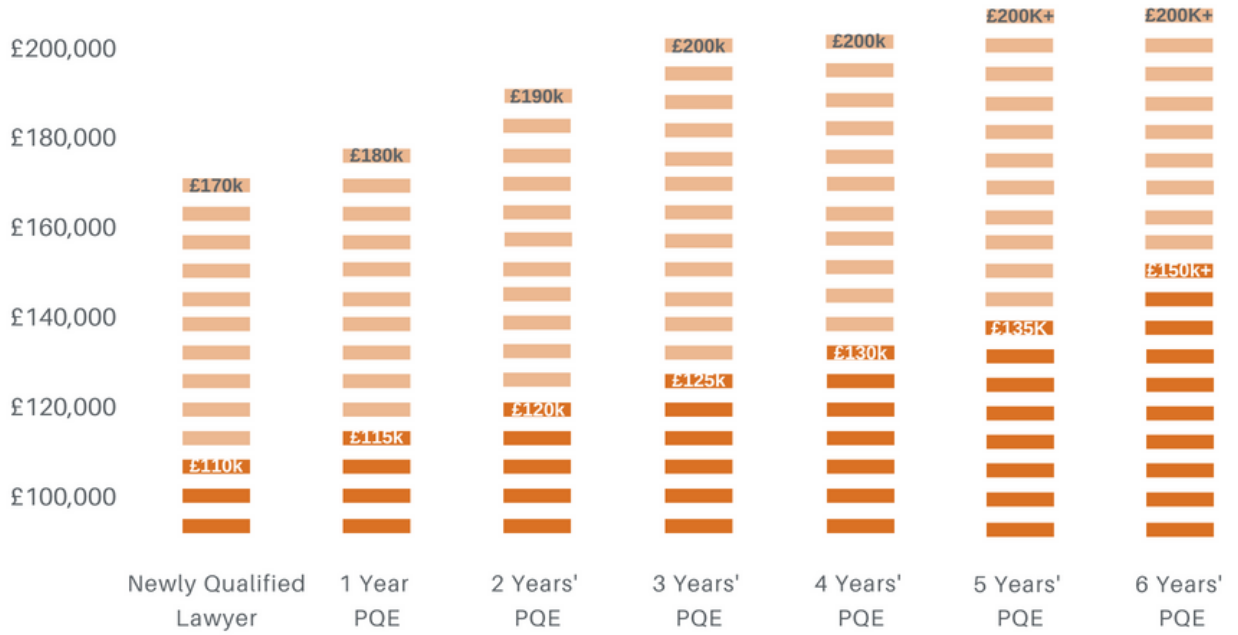

discovering
legal talent

2023

SALARY SURVEY

Private Practice London

US & Magic Circle

Silver Circle & Top Tier

Private Practice London

2023 Salary Survey

West End & Boutique

Private Practice Regions

Midlands

East of England

Private Practice Regions

South East

South West

Private Practice Regions